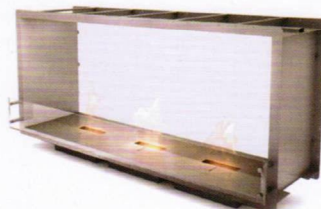

**Firebox 900DB**  
h 833 x w 1000 x d 513 (mm)  
h 32.8 x w 39.4 x d 20.2 [in]

**Firebox 1000DB**  
h 667 x w 1100 x d 513 (mm)  
h 26.3 x w 43.3 x d 20.2 [in]

**Firebox 1000SS**  
h 665 x w 1052 x d 376 (mm)  
h 26.2 x w 41.4 x d 14.8 [in]

**Firebox 1200DB**  
h 667 x w 1300 x d 513 (mm)  
h 26.3 x w 51.2 x d 20.2 [in]

**Firebox 1200SS**  
h 665 x w 1296 x d 376 (mm)  
h 26.2 x w 51 x d 14.8 [in]

**Firebox 1800DB**  
h 933 x w 1900 x d 513 (mm)  
h 36.7 x w 74.8 x d 20.2 [in]