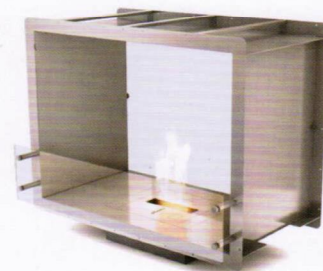

Firebox 900DB
h 833 x w 1000 x d 513 (mm)
h 32.8 x w 39.4 x d 20.2 [in]