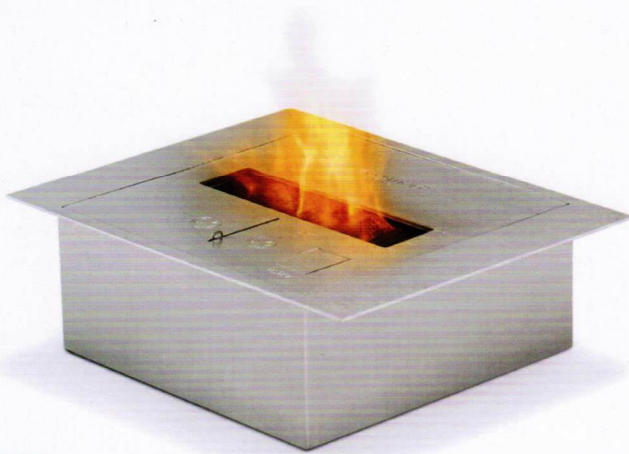

THINK PROGRESSIVE DESIGN AND BOUNDLESS FLEXIBILITY PLUS SUPERIOR STYLING THAT SEDUCES IN ANY ENVIRONMENT. POWERFUL, VERSATILE AND DURABLE, YET CLEAN AND GREEN.

YOU ARE FREE TO BUILD BEYOND THE BOUNDARIES

From fabulous foundations, you enjoy freedom to build beyond the boundaries.

Bars, restaurants, houses, offices: versatile EcoSmart Fire Burner Kits take designs to new destinations.

BIOETHANOL BURNERS

BK5
h 123 x w 400 x d 317 (mm)
h 4.8 x w 15.7 x d 12.5 [in]