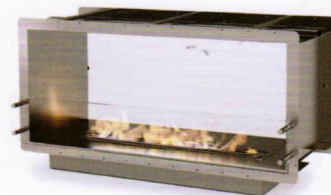

## FIREPLACE INSERTS

You reinterpret and remodel the classics, creating talking points with safety and design integrity at their core. Closed off fireplaces, feature walls, single or double sided solutions, flexible sizes and configurations. Our Renovator Range offers boundless installation possibilities for indoors and out.

**Firebox 900DB**  
h 833 x w 1000 x d 513 (mm)  
h 32.8 x w 39.4 x d 20.2 [in]

**Firebox 1000DB**  
h 667 x w 1100 x d 513 (mm)  
h 26.3 x w 43.3 x d 20.2 [in]

**Firebox 1000SS**  
h 665 x w 1052 x d 376 (mm)  
h 26.2 x w 41.4 x d 14.8 [in]